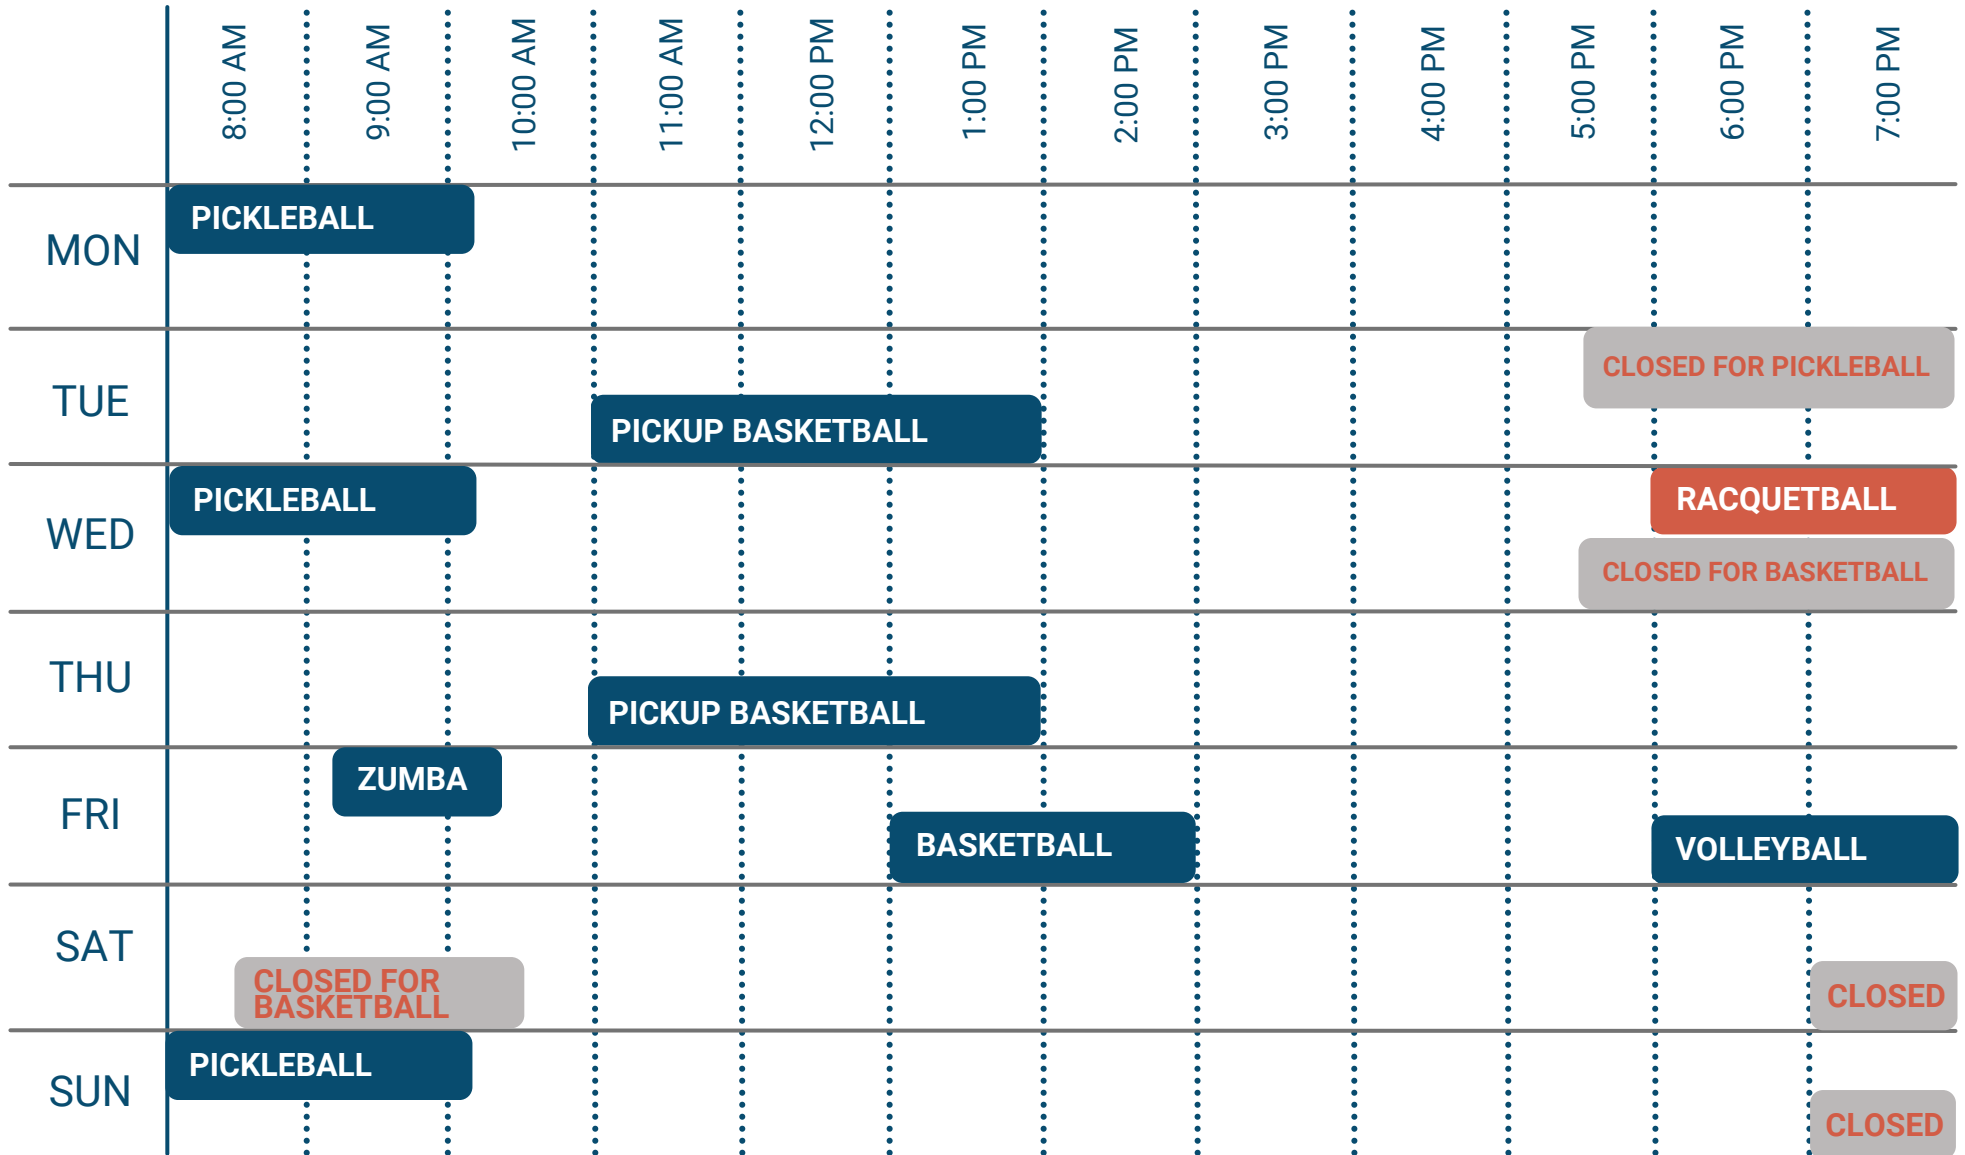

ATHLETIC CLUB HOURS
MON-SUN 4 AM - 12 AM
509.459.4571

APRIL SCHEDULE

OPEN PLAY SPORTS

LOCATION KEY
GYM | COURTS | VARIOUS LOCATIONS

TIME SLOTS OUTSIDE OF SCHEDULED OPEN PLAY ARE AVAILABLE ON A FIRST-COME, FIRST SERVE BASIS