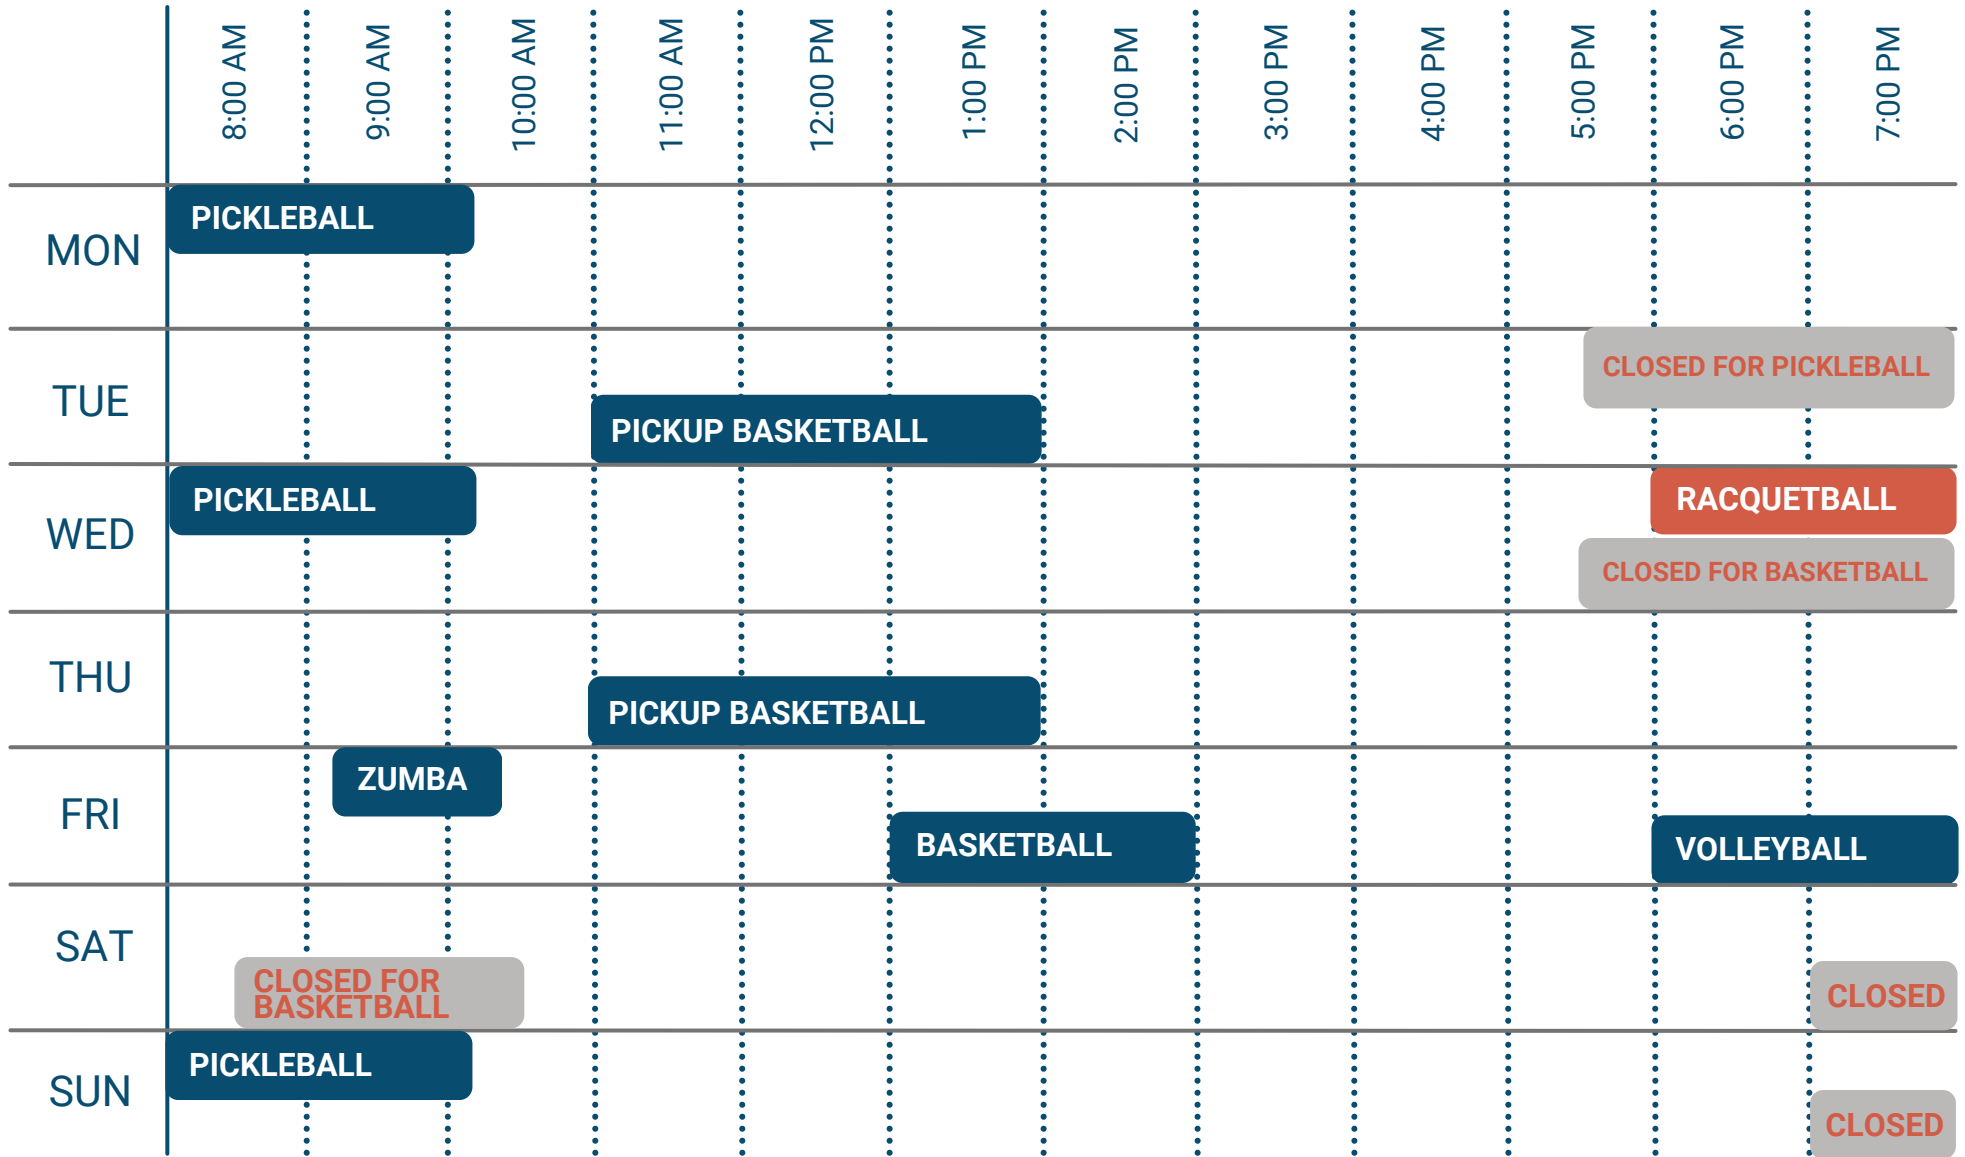

ATHLETIC CLUB HOURS
MON-SUN 4 AM - 12 AM
509.459.4571

MAY SCHEDULE

OPEN PLAY SPORTS

LOCATION KEY
GYM | COURTS | VARIOUS LOCATIONS

TIME SLOTS OUTSIDE OF SCHEDULED OPEN PLAY ARE AVAILABLE ON A FIRST-COME, FIRST SERVE BASIS