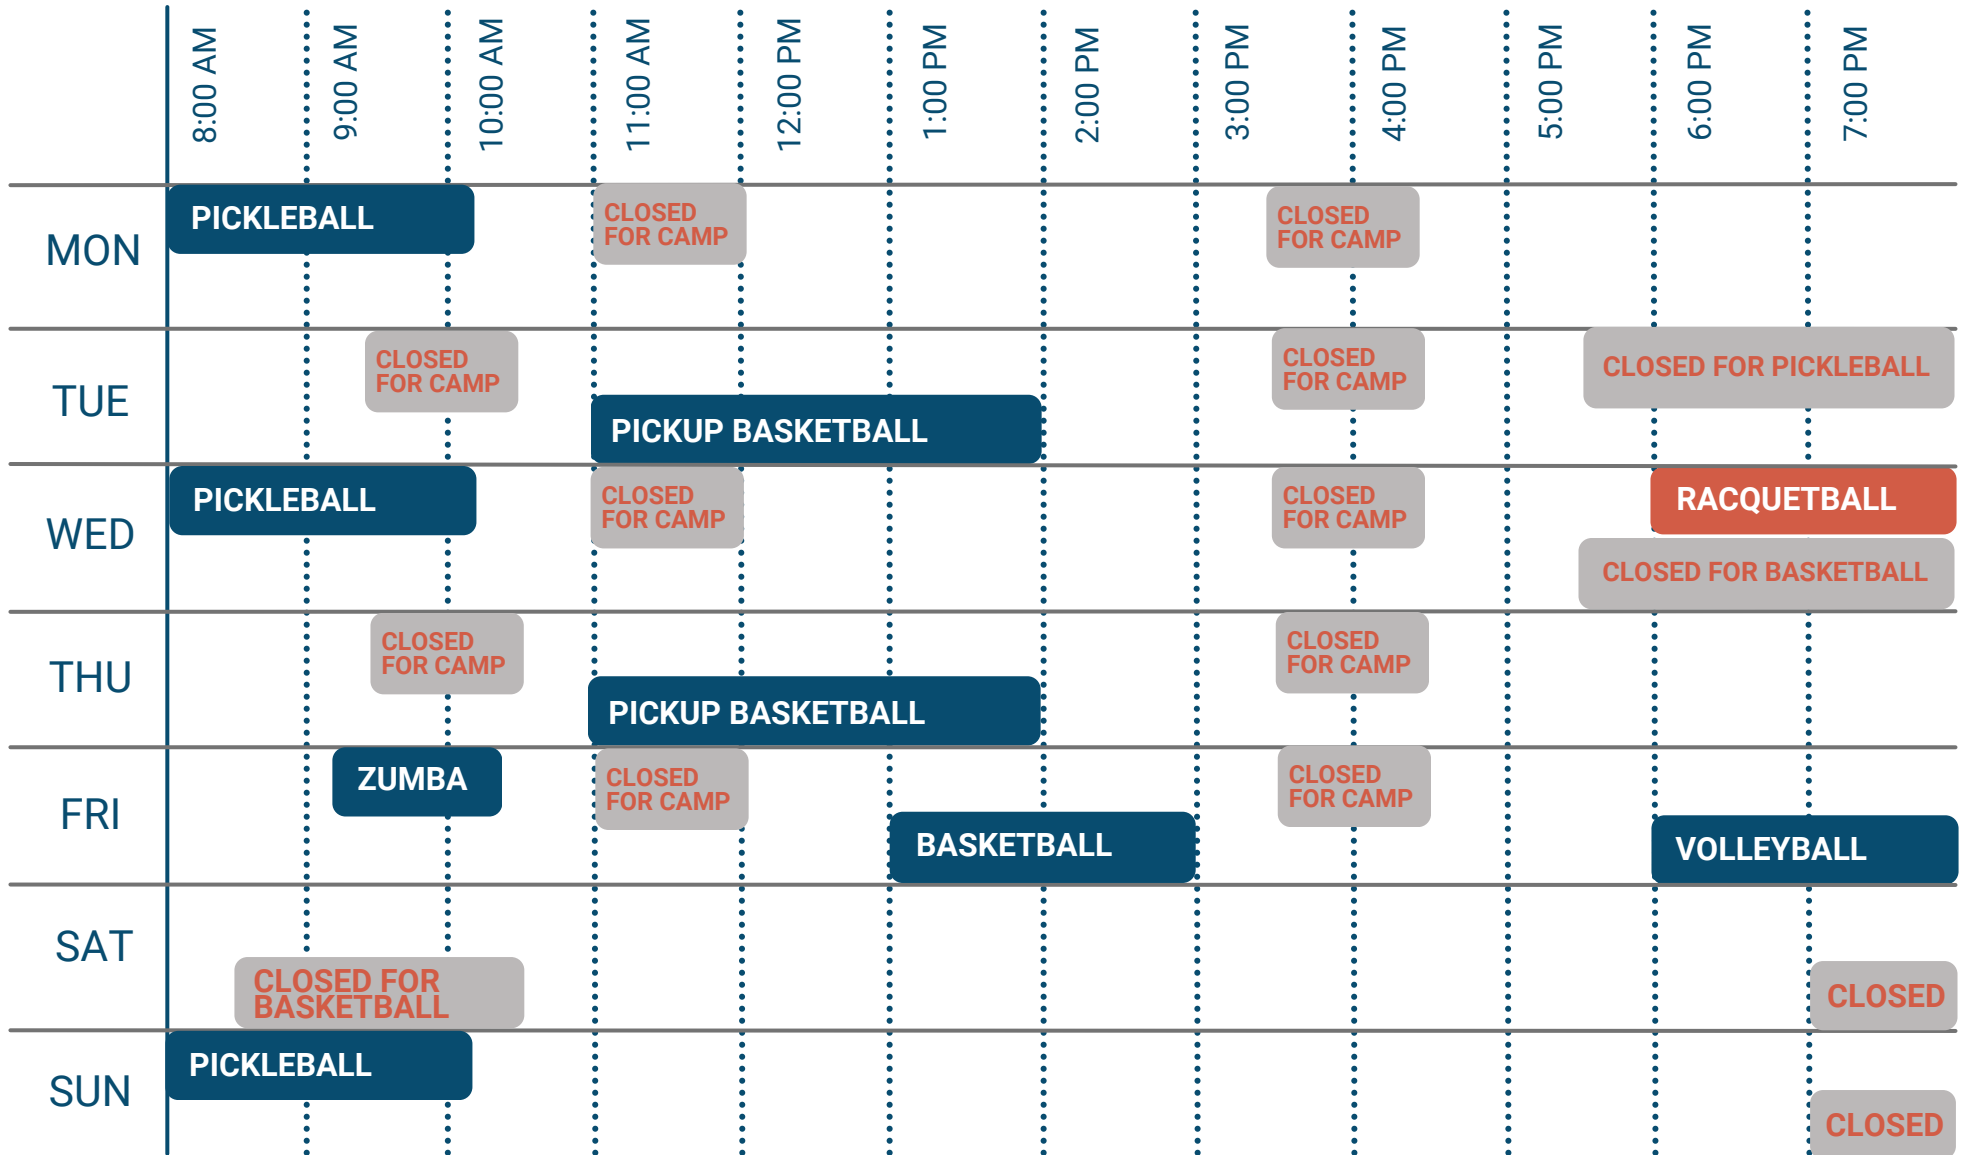

ATHLETIC CLUB HOURS
 MON-SUN 4 AM - 12 AM
 509.459.4571

JULY SCHEDULE

OPEN PLAY SPORTS

LOCATION KEY
 GYM | COURTS | VARIOUS LOCATIONS

TIME SLOTS OUTSIDE OF SCHEDULED OPEN PLAY ARE AVAILABLE ON A FIRST-COME, FIRST SERVE BASIS