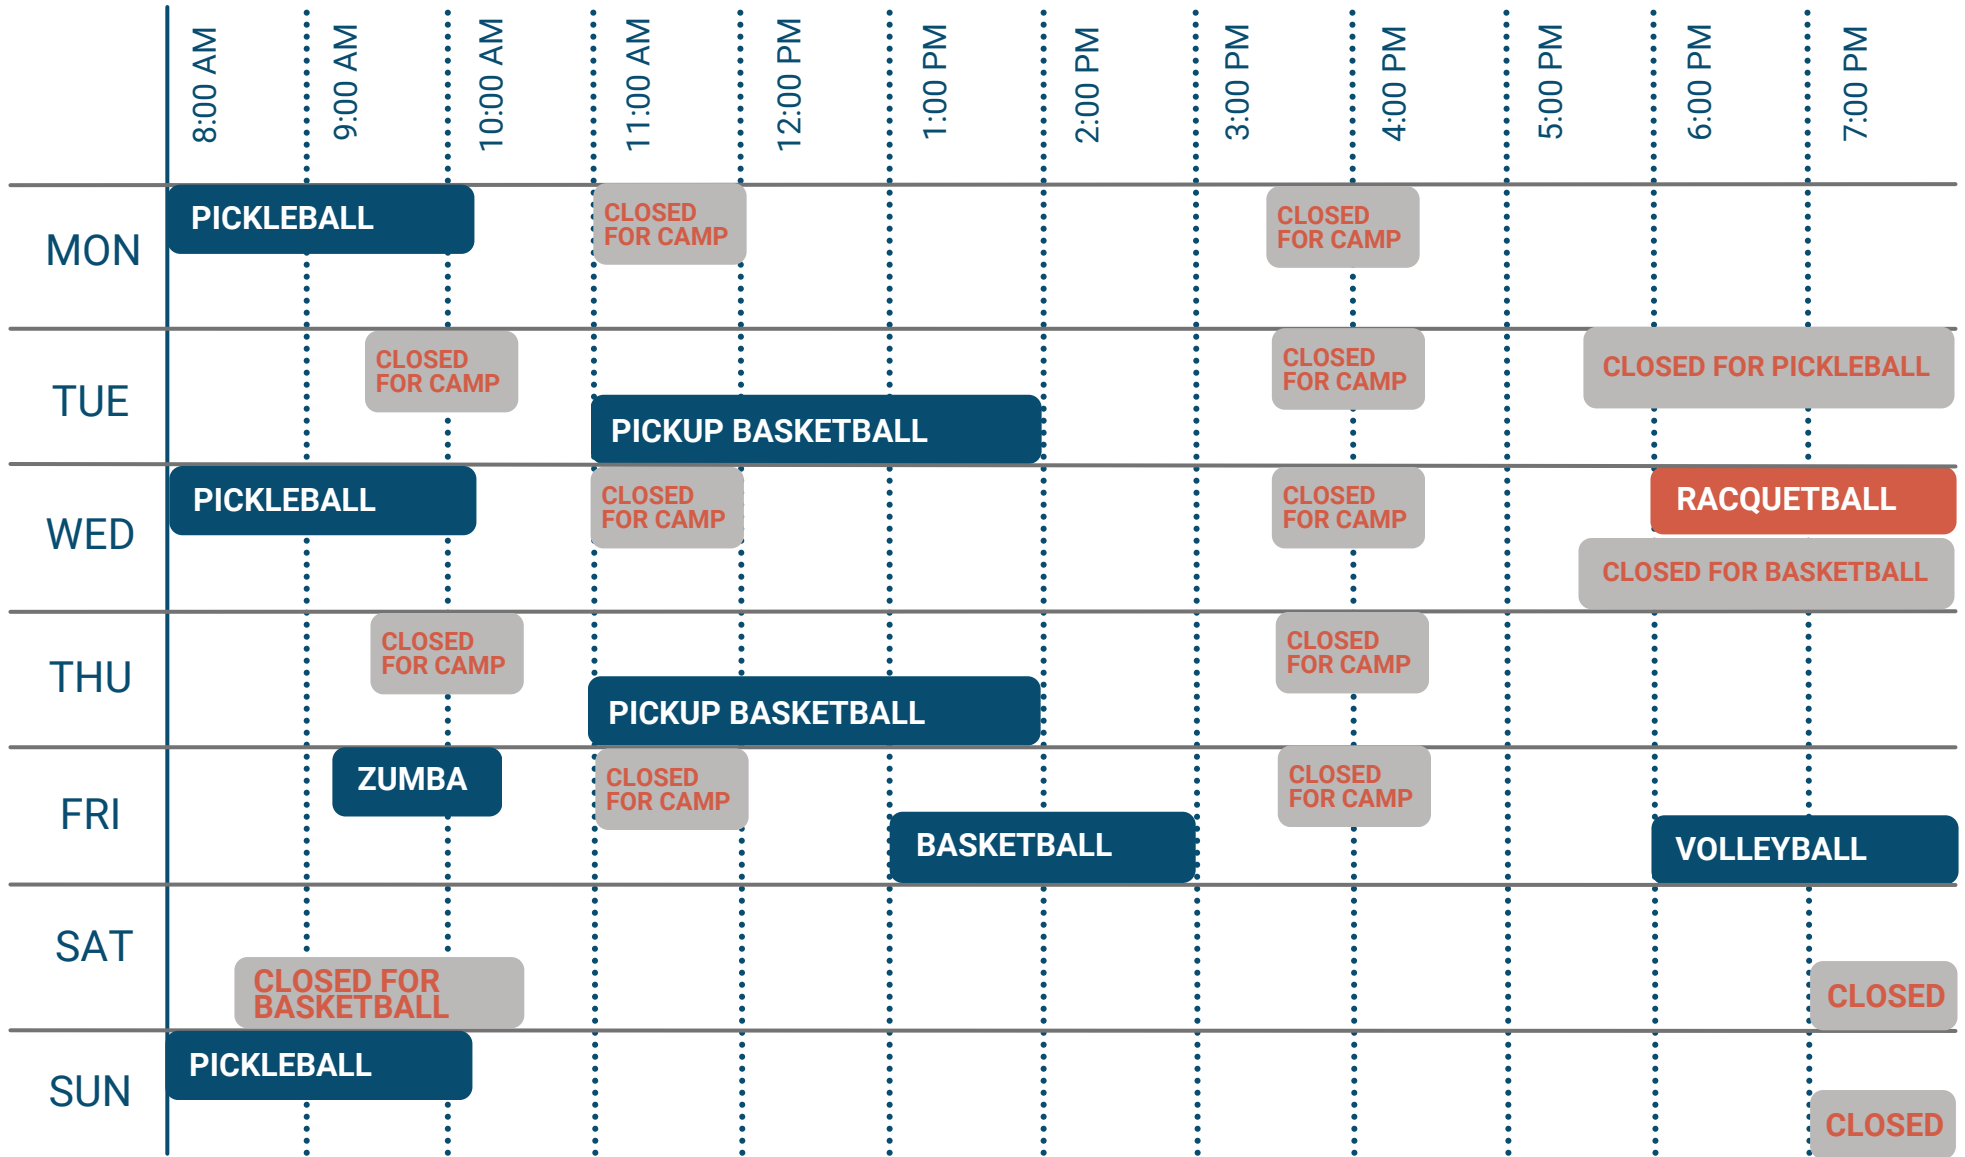

ATHLETIC CLUB HOURS
 MON-SUN 4 AM - 12 AM
 509.459.4571

AUGUST SCHEDULE

OPEN PLAY SPORTS

LOCATION KEY
 GYM | COURTS | VARIOUS LOCATIONS

TIME SLOTS OUTSIDE OF SCHEDULED OPEN PLAY ARE AVAILABLE ON A FIRST-COME, FIRST SERVE BASIS