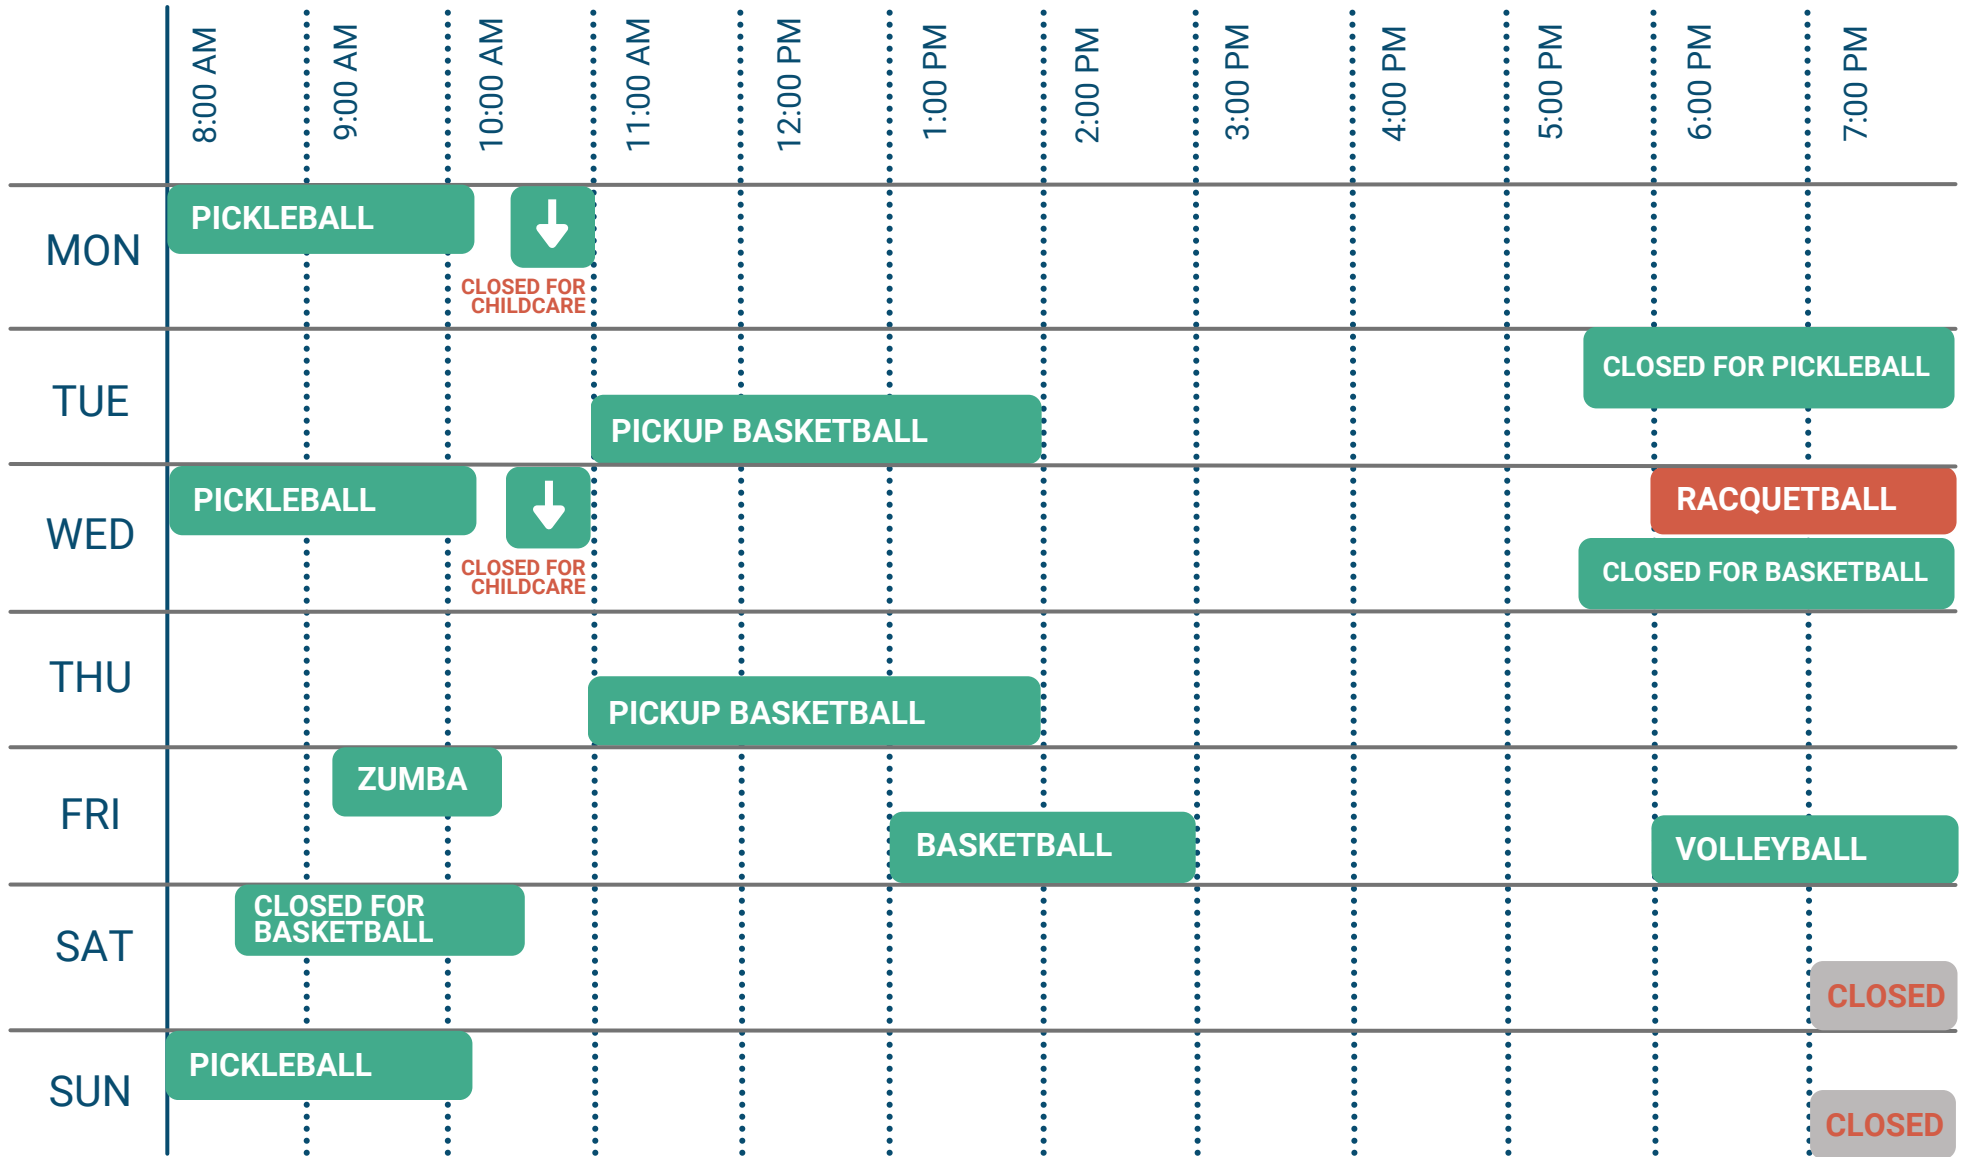

ATHLETIC CLUB HOURS
MON-SUN 4 AM - 12 AM
509.459.4571

SEPTEMBER SCHEDULE

OPEN PLAY SPORTS

LOCATION KEY
GYM | COURTS | VARIOUS LOCATIONS

TIME SLOTS OUTSIDE OF SCHEDULED OPEN PLAY ARE AVAILABLE ON A FIRST-COME, FIRST SERVE BASIS