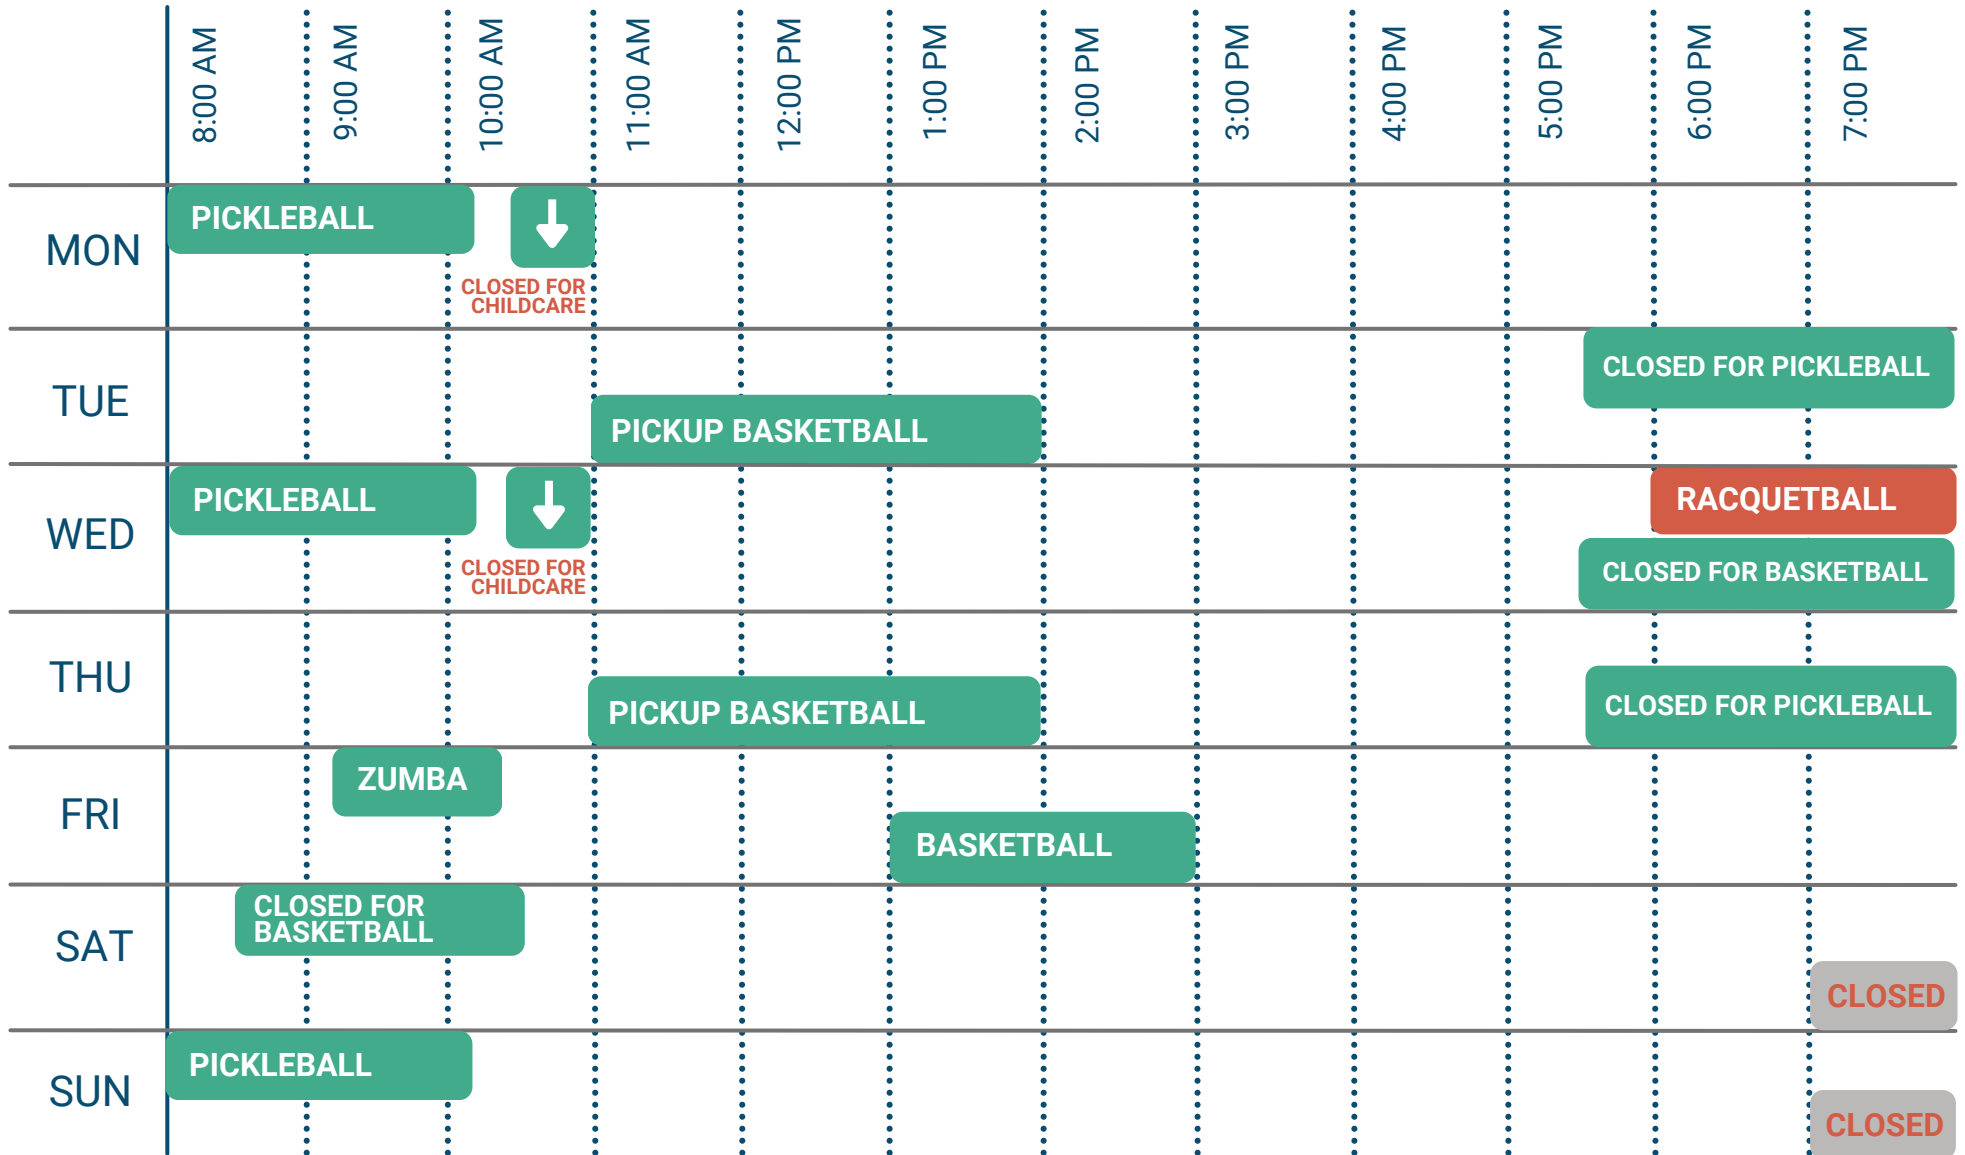

ATHLETIC CLUB HOURS
 MON-SUN 4 AM - 12 AM
 509.459.4571

NOVEMBER SCHEDULE

OPEN PLAY SPORTS

LOCATION KEY
 GYM | COURTS | VARIOUS LOCATIONS

TIME SLOTS OUTSIDE OF SCHEDULED OPEN PLAY ARE AVAILABLE ON A FIRST-COME, FIRST SERVE BASIS