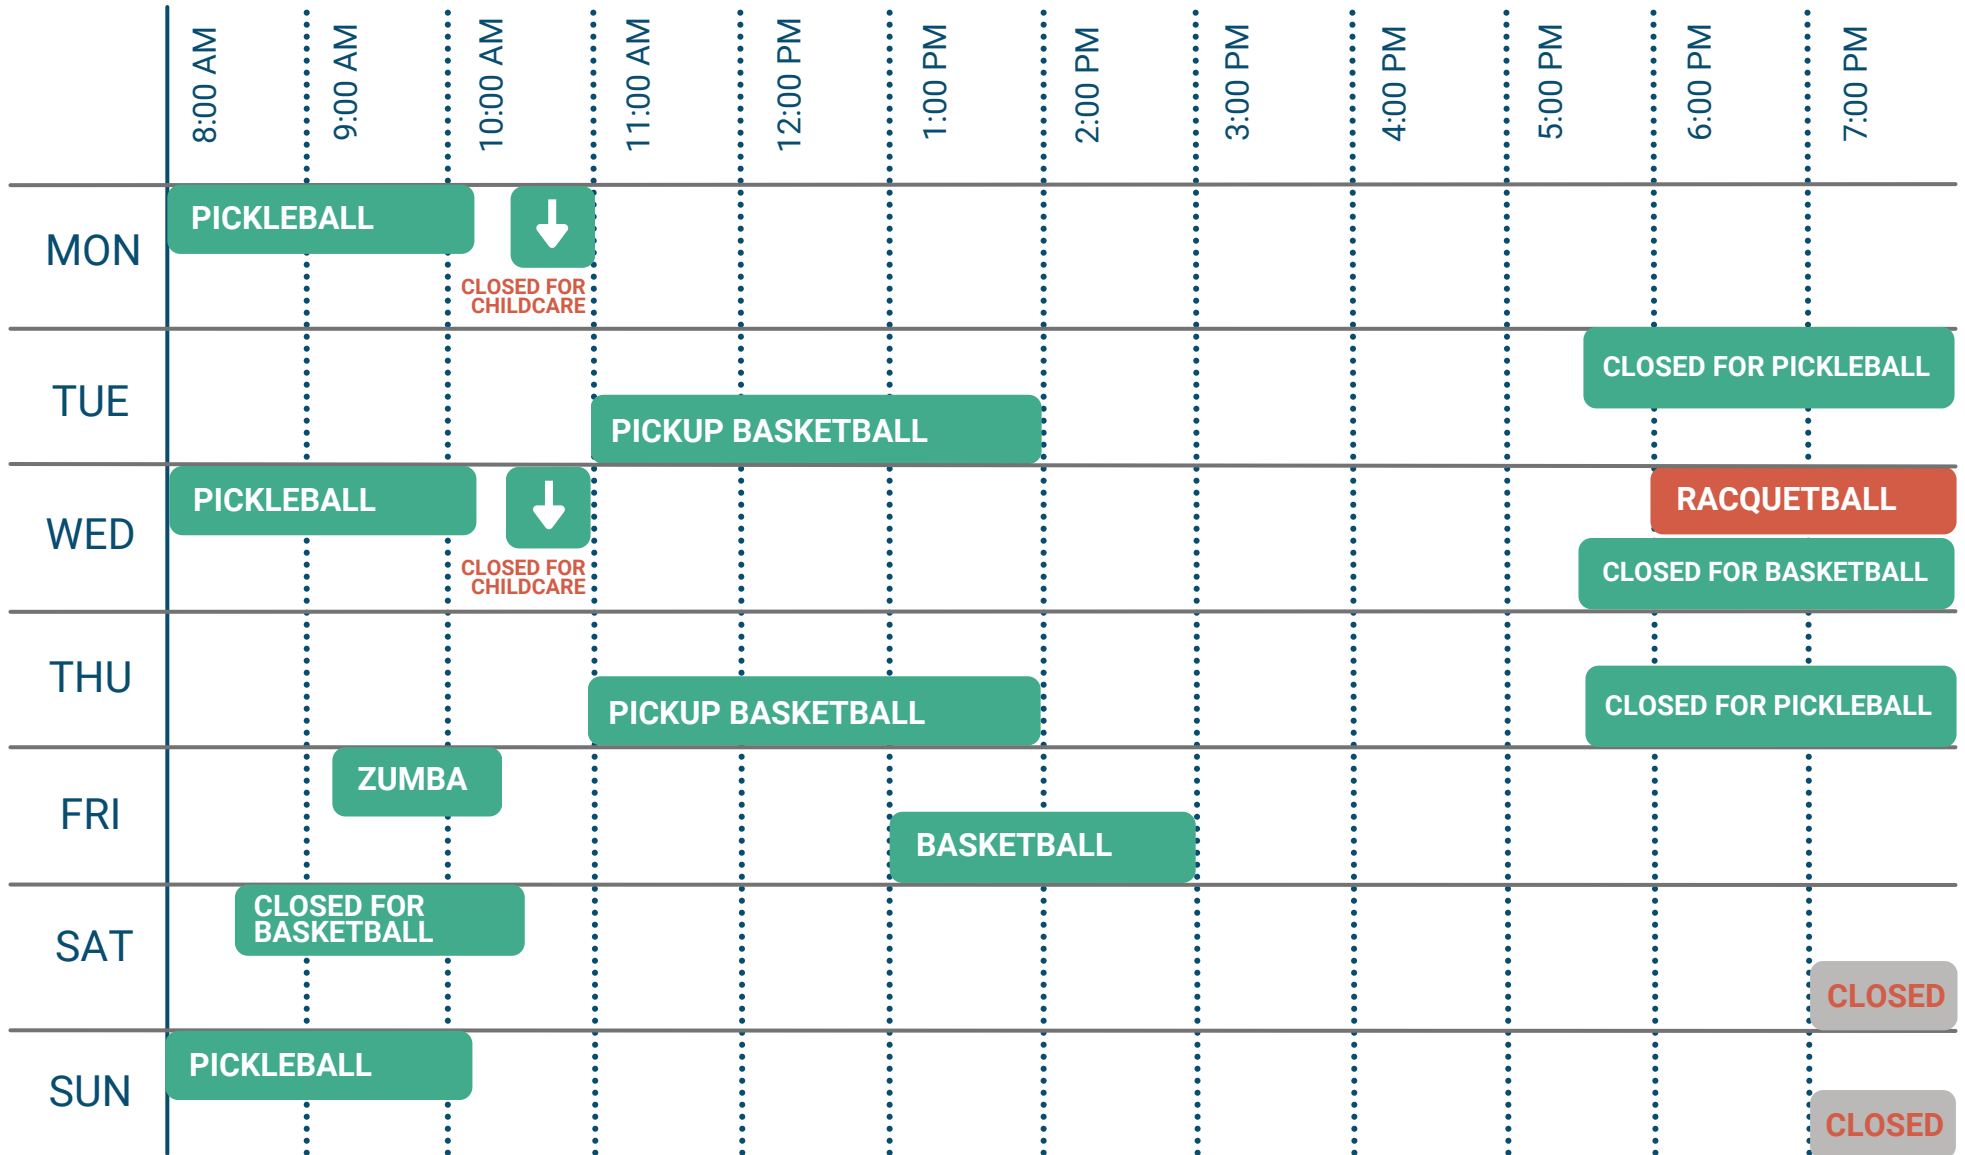

ATHLETIC CLUB HOURS
MON-SUN 4 AM - 12 AM
509.459.4571

DECEMBER SCHEDULE

OPEN PLAY SPORTS

LOCATION KEY
GYM | COURTS | VARIOUS LOCATIONS

TIME SLOTS OUTSIDE OF SCHEDULED OPEN PLAY ARE AVAILABLE ON A FIRST-COME, FIRST SERVE BASIS