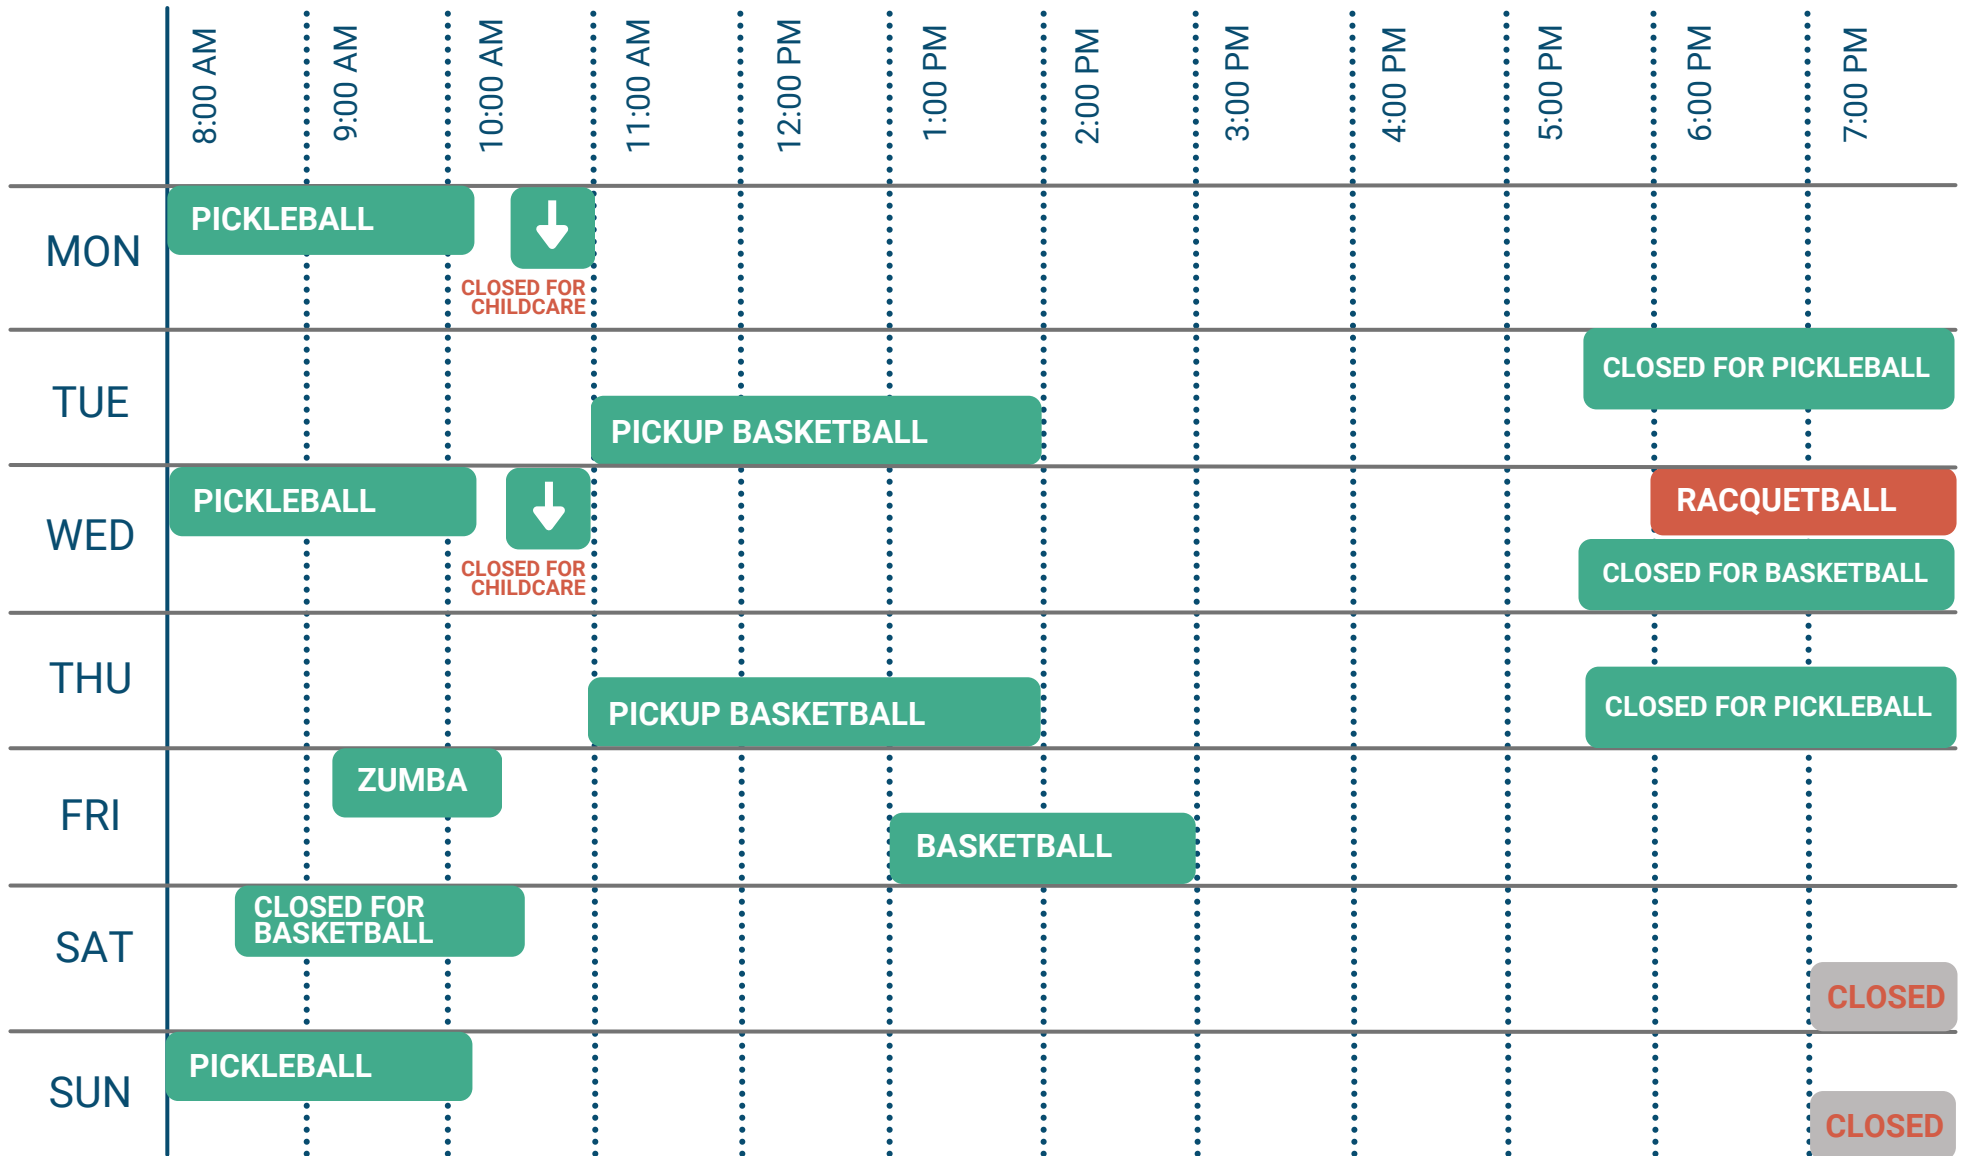

ATHLETIC CLUB HOURS
MON-SUN 4 AM - 12 AM
509.459.4571

FEBRUARY SCHEDULE

OPEN PLAY SPORTS

LOCATION KEY
GYM | COURTS | VARIOUS LOCATIONS

TIME SLOTS OUTSIDE OF SCHEDULED OPEN PLAY ARE AVAILABLE ON A FIRST-COME, FIRST SERVE BASIS