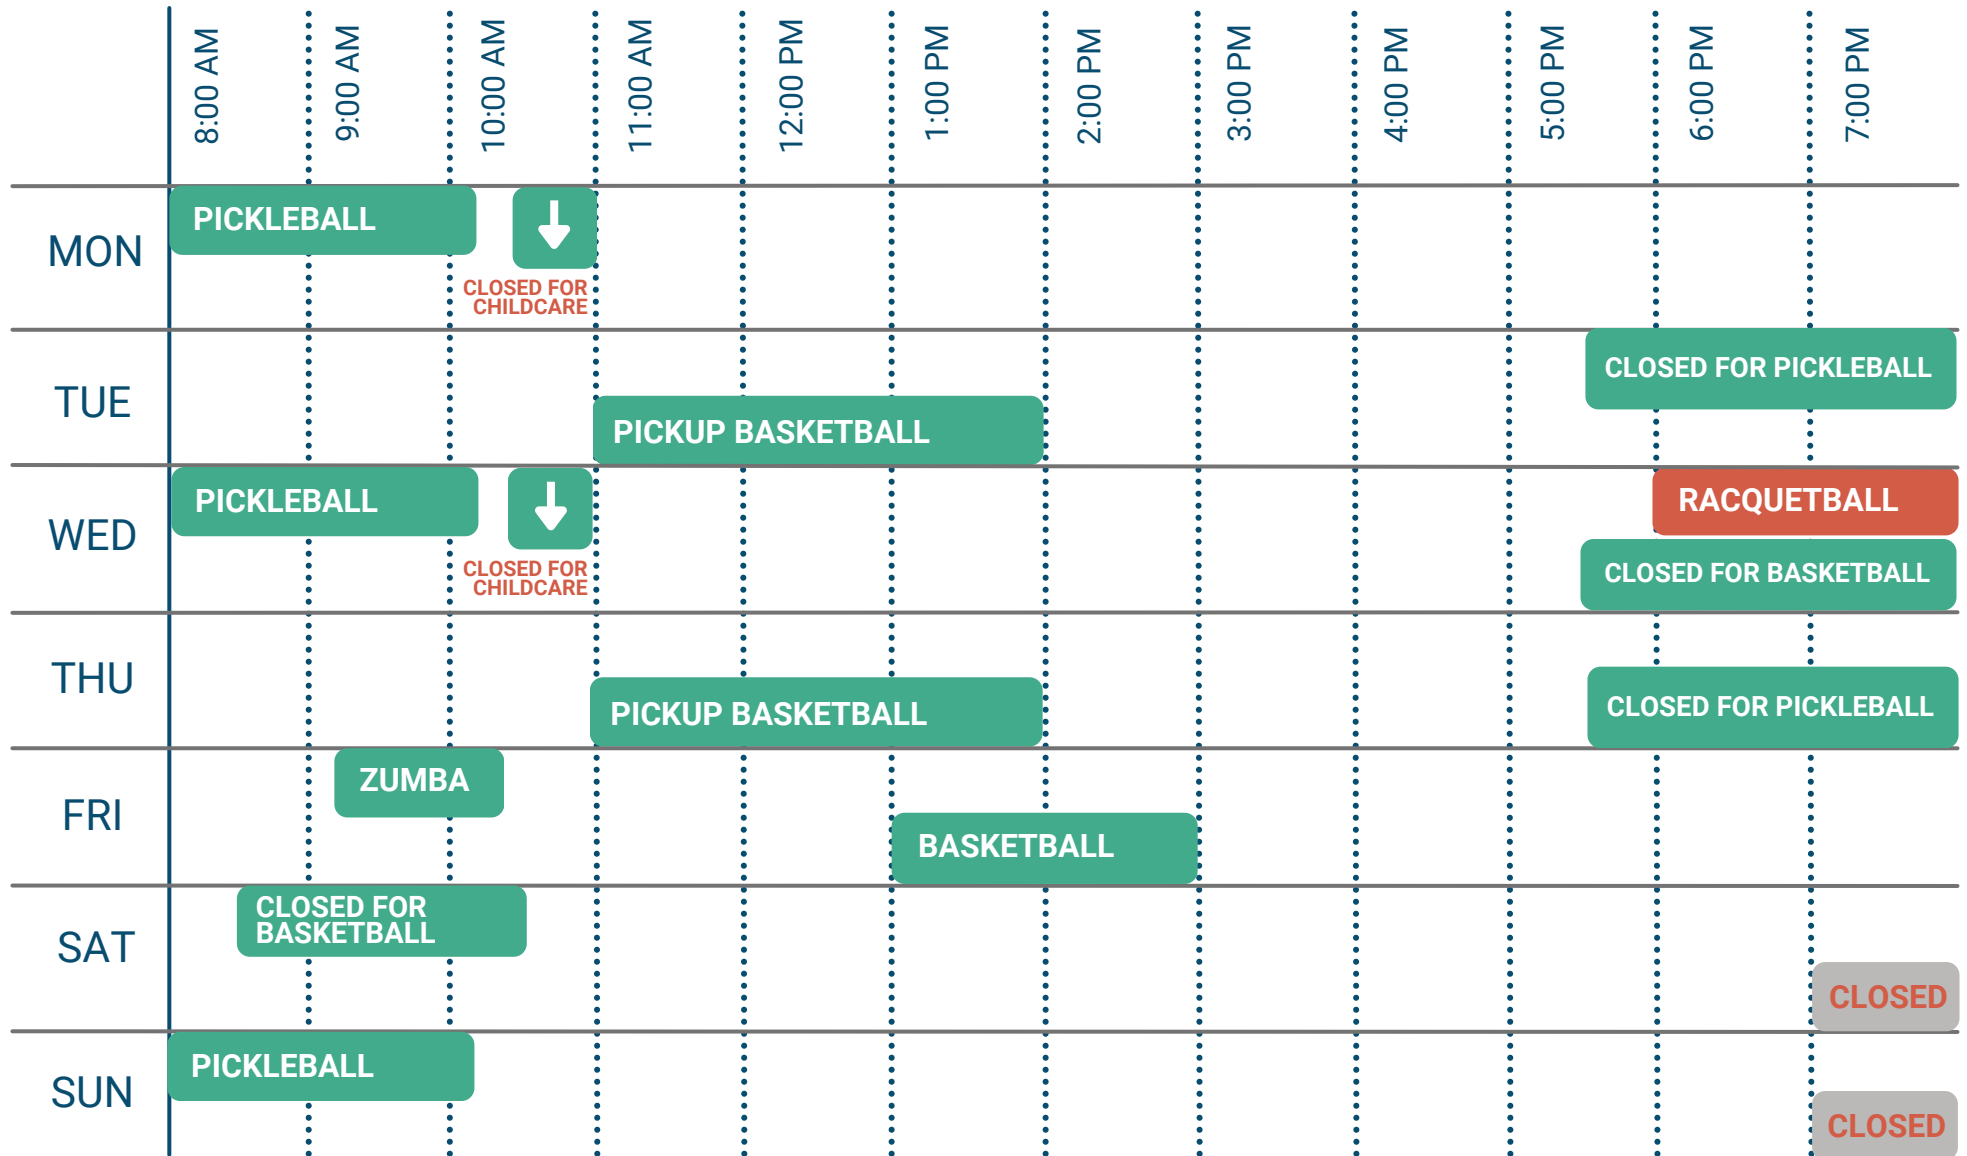

ATHLETIC CLUB HOURS
MON-SUN 4 AM - 12 AM
509.459.4571

MARCH SCHEDULE

OPEN PLAY SPORTS

LOCATION KEY
GYM | COURTS | VARIOUS LOCATIONS

TIME SLOTS OUTSIDE OF SCHEDULED OPEN PLAY ARE AVAILABLE ON A FIRST-COME, FIRST SERVE BASIS