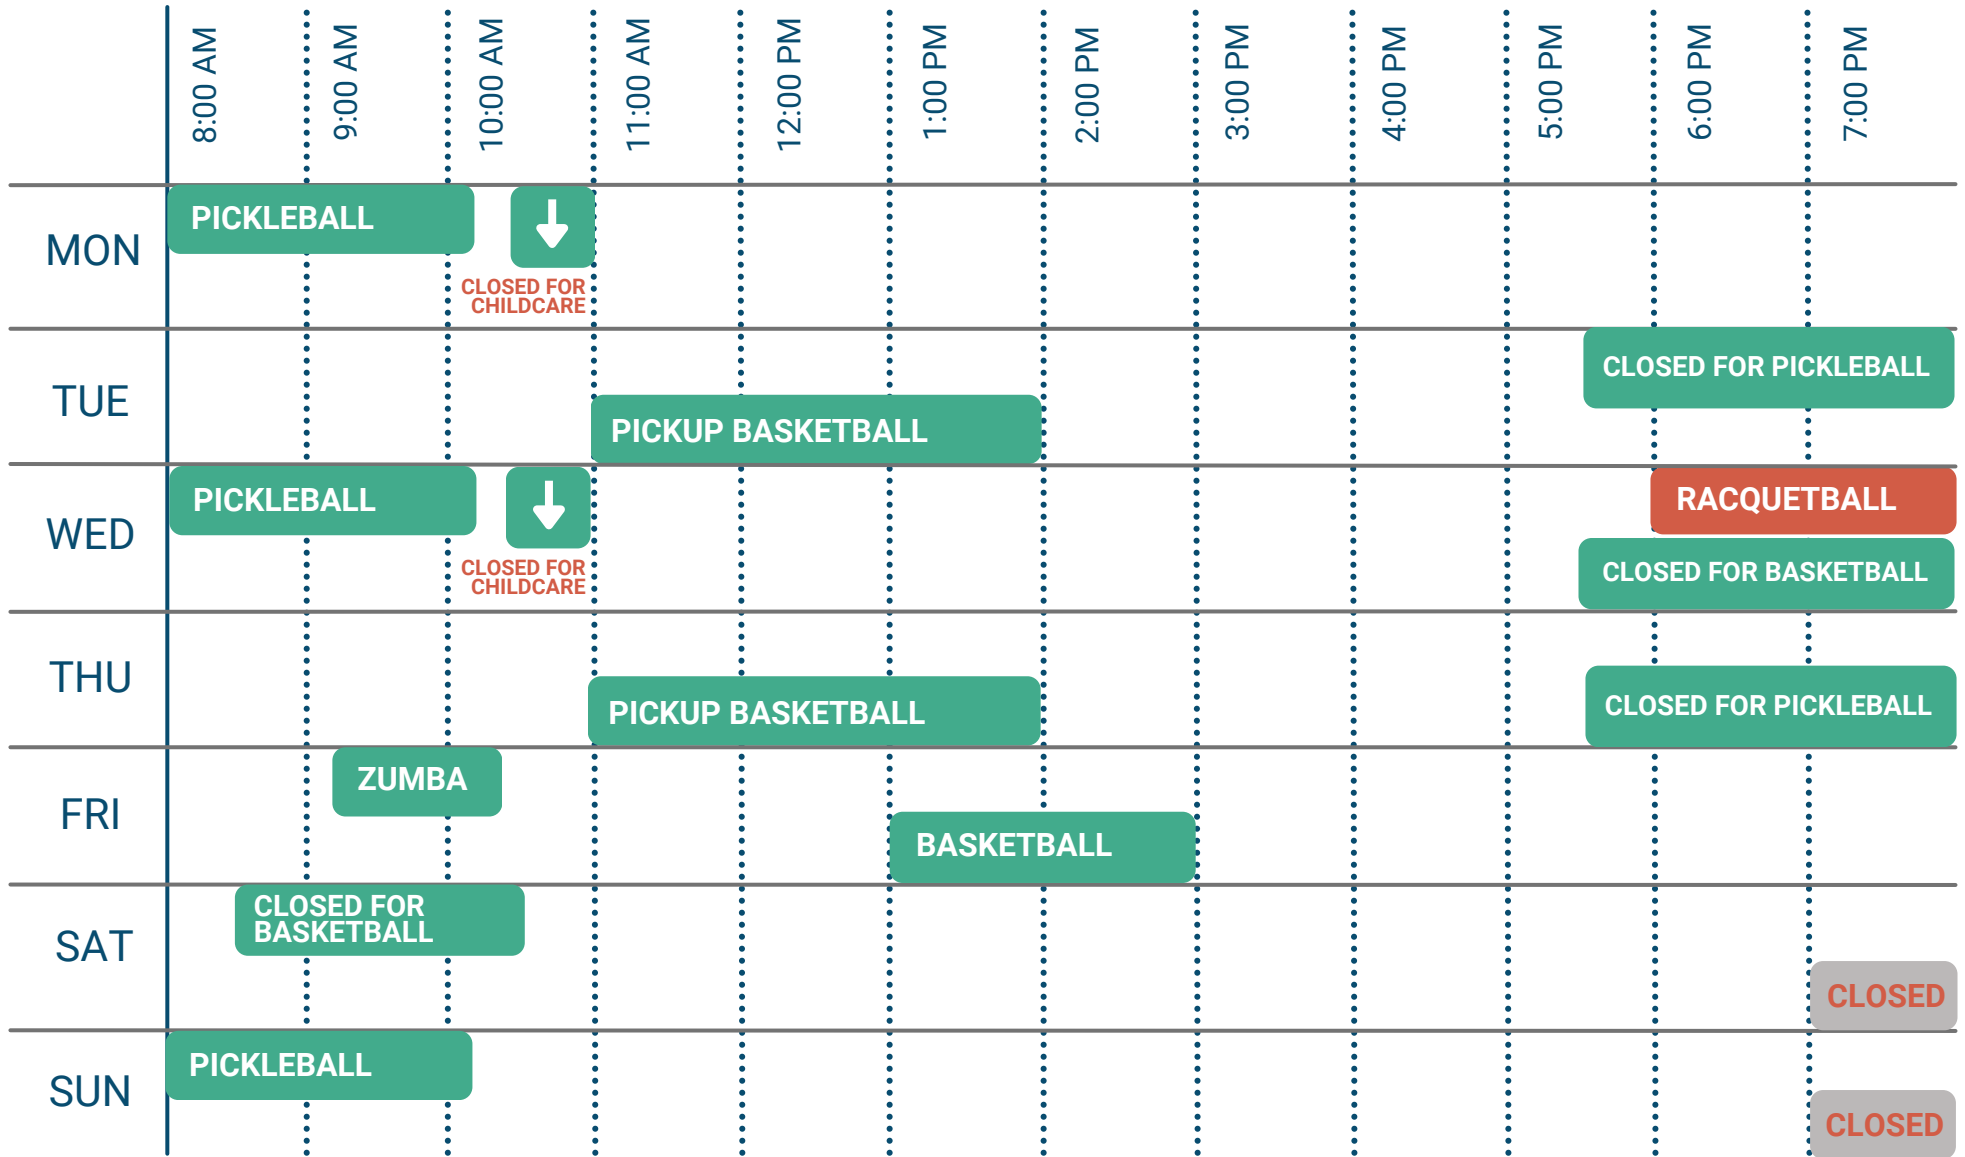

ATHLETIC CLUB HOURS
MON-SUN 4 AM - 12 AM
509.459.4571

APRIL SCHEDULE

OPEN PLAY SPORTS

LOCATION KEY
GYM | COURTS | VARIOUS LOCATIONS

TIME SLOTS OUTSIDE OF SCHEDULED OPEN PLAY ARE AVAILABLE ON A FIRST-COME, FIRST SERVE BASIS