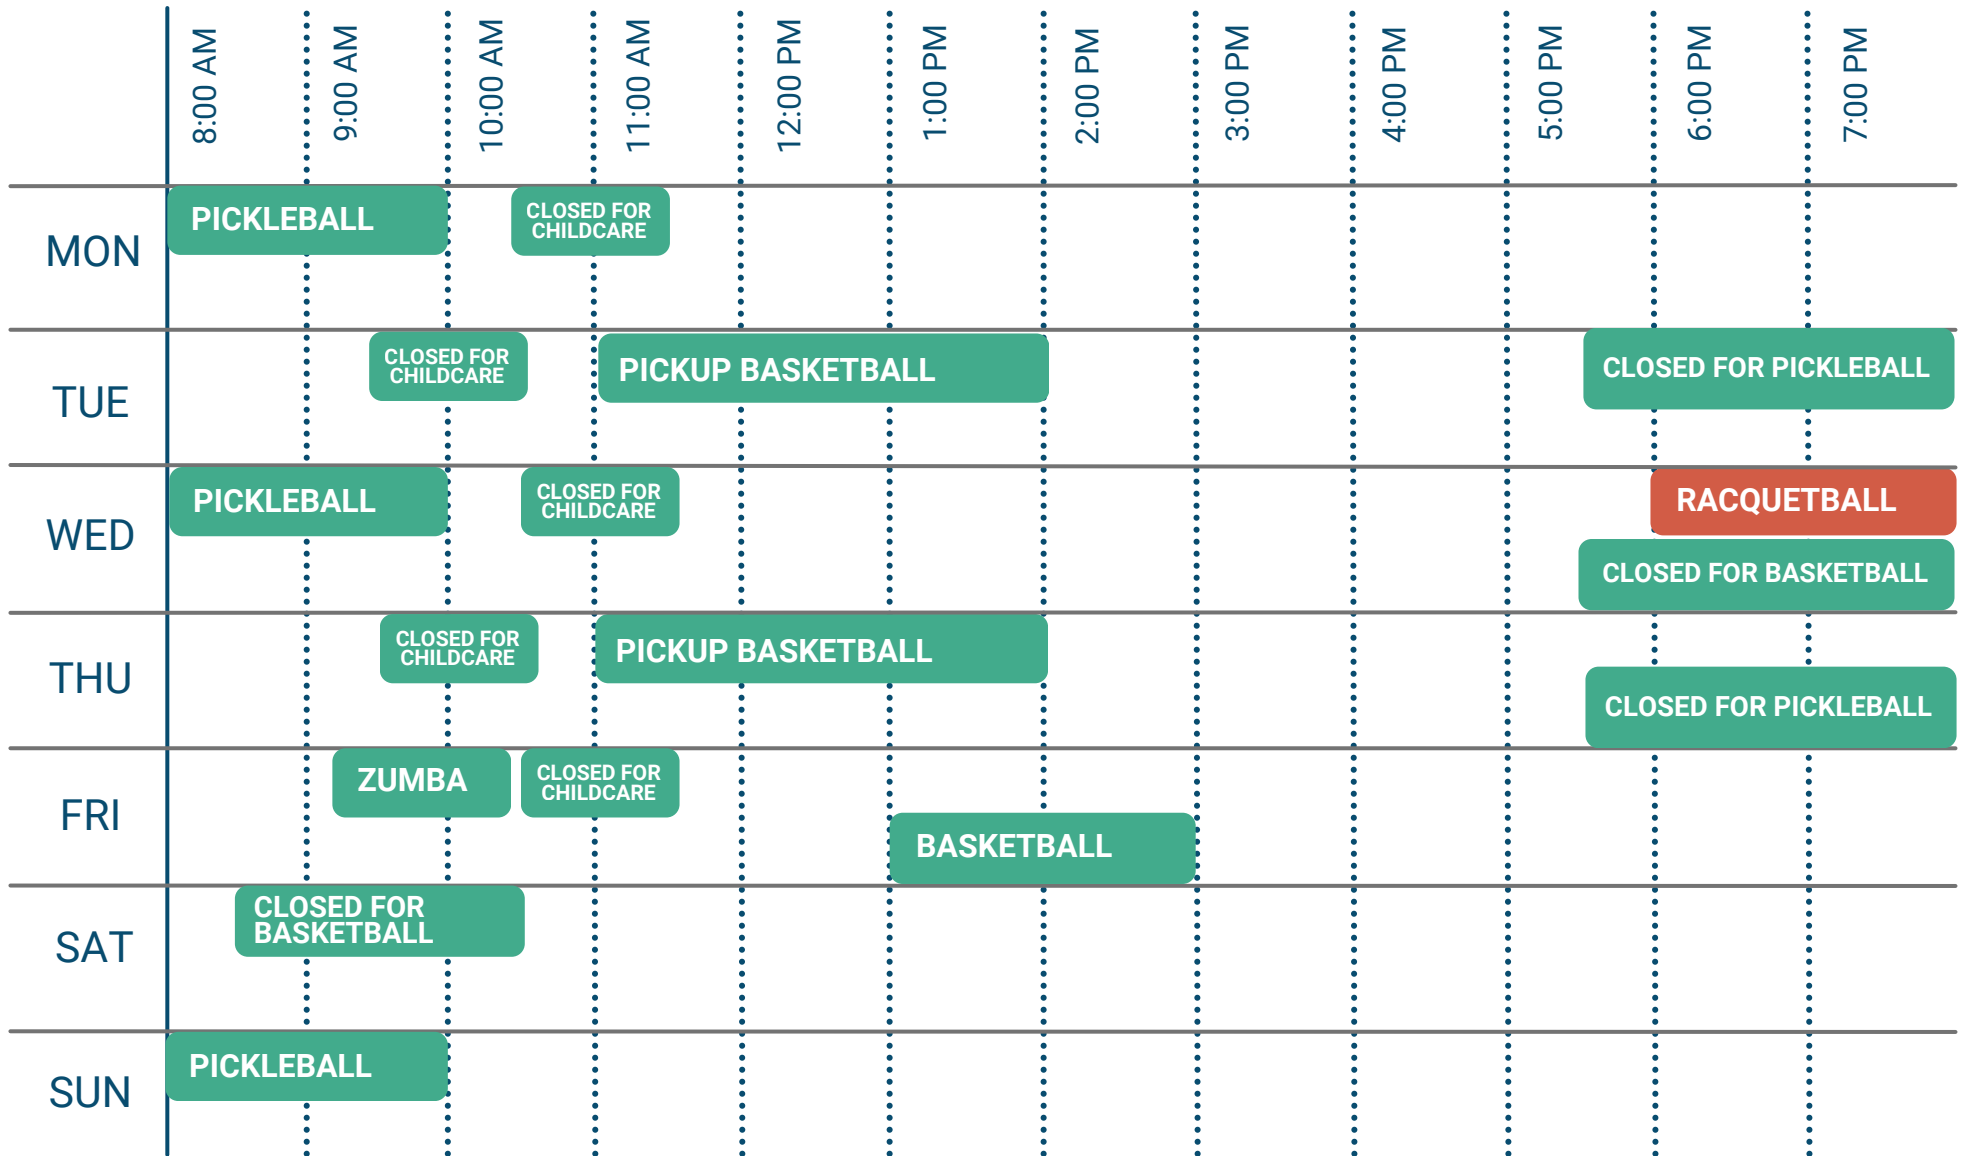

ATHLETIC CLUB HOURS
MON-SUN 4 AM - 12 AM
509.459.4571

APRIL SCHEDULE

OPEN PLAY SPORTS

LOCATION KEY
GYM | COURTS | VARIOUS LOCATIONS

TIME SLOTS OUTSIDE OF SCHEDULED OPEN PLAY ARE AVAILABLE ON A FIRST-COME, FIRST SERVE BASIS